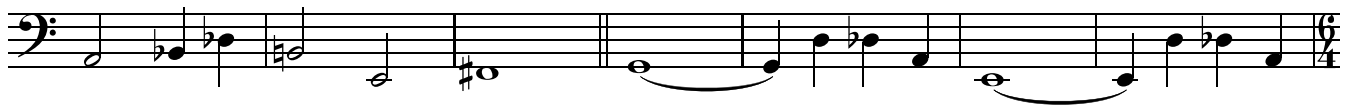

11.49 p.m. - Anthony Jackson

- Contrabass Bass Guitar

Hiromi Uehara

8 Played w. volume pedal

10

19

27

34