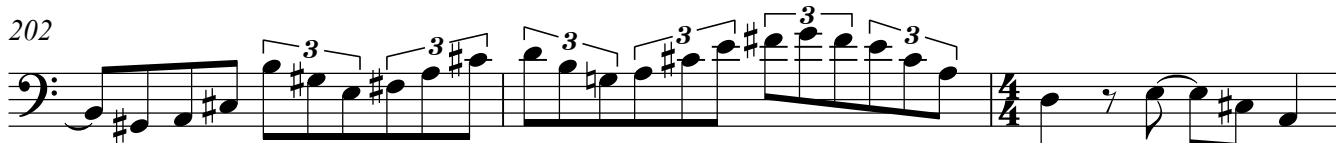

205

209

215

218

Al - ya got me mate

keys pick up

Musical staff 1: Bass clef, 3/4 time signature. Measures 218-221. Includes lyrics 'Al - ya got me mate' and 'keys pick up'.

222