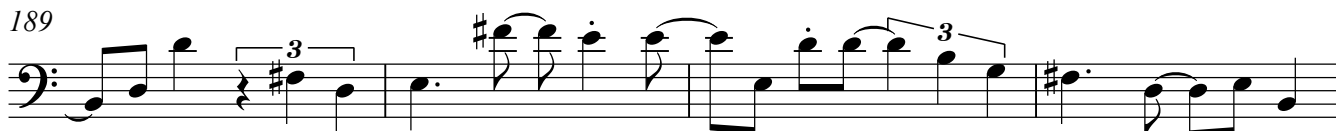

173

177

181

185

189

193

198

202

205

209

215